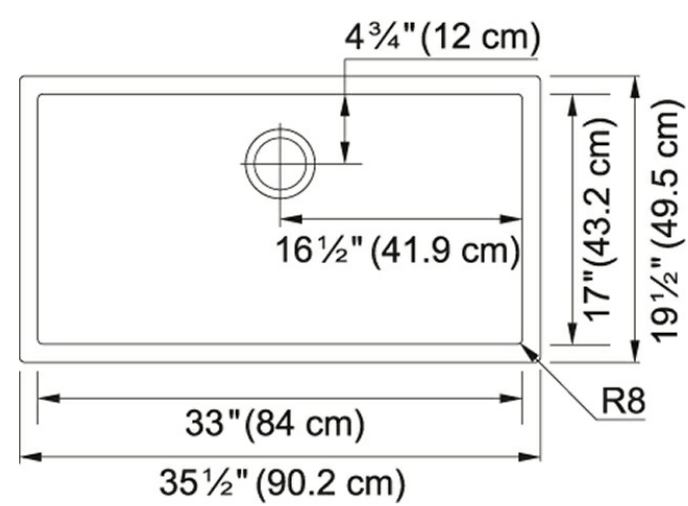

Product Picture

Product Dimensions

Length overall	35 7/16"
Width overall	19 1/2"
Length of large bowl	32 15/16"
Width of large bowl	16 15/16"
Depth of large bowl	10"
Minimum Cabinet Size	39"

Technical Drawing

General Information

Type of Material	16 Gauge Stainless Steel
Number of Bowls	1
Installation Clips	Yes
Cut-Out Template	Yes
Where to buy	Showroom

Article Numbers

FUN#	122.0530.941
US Part Number	PS2X110-33